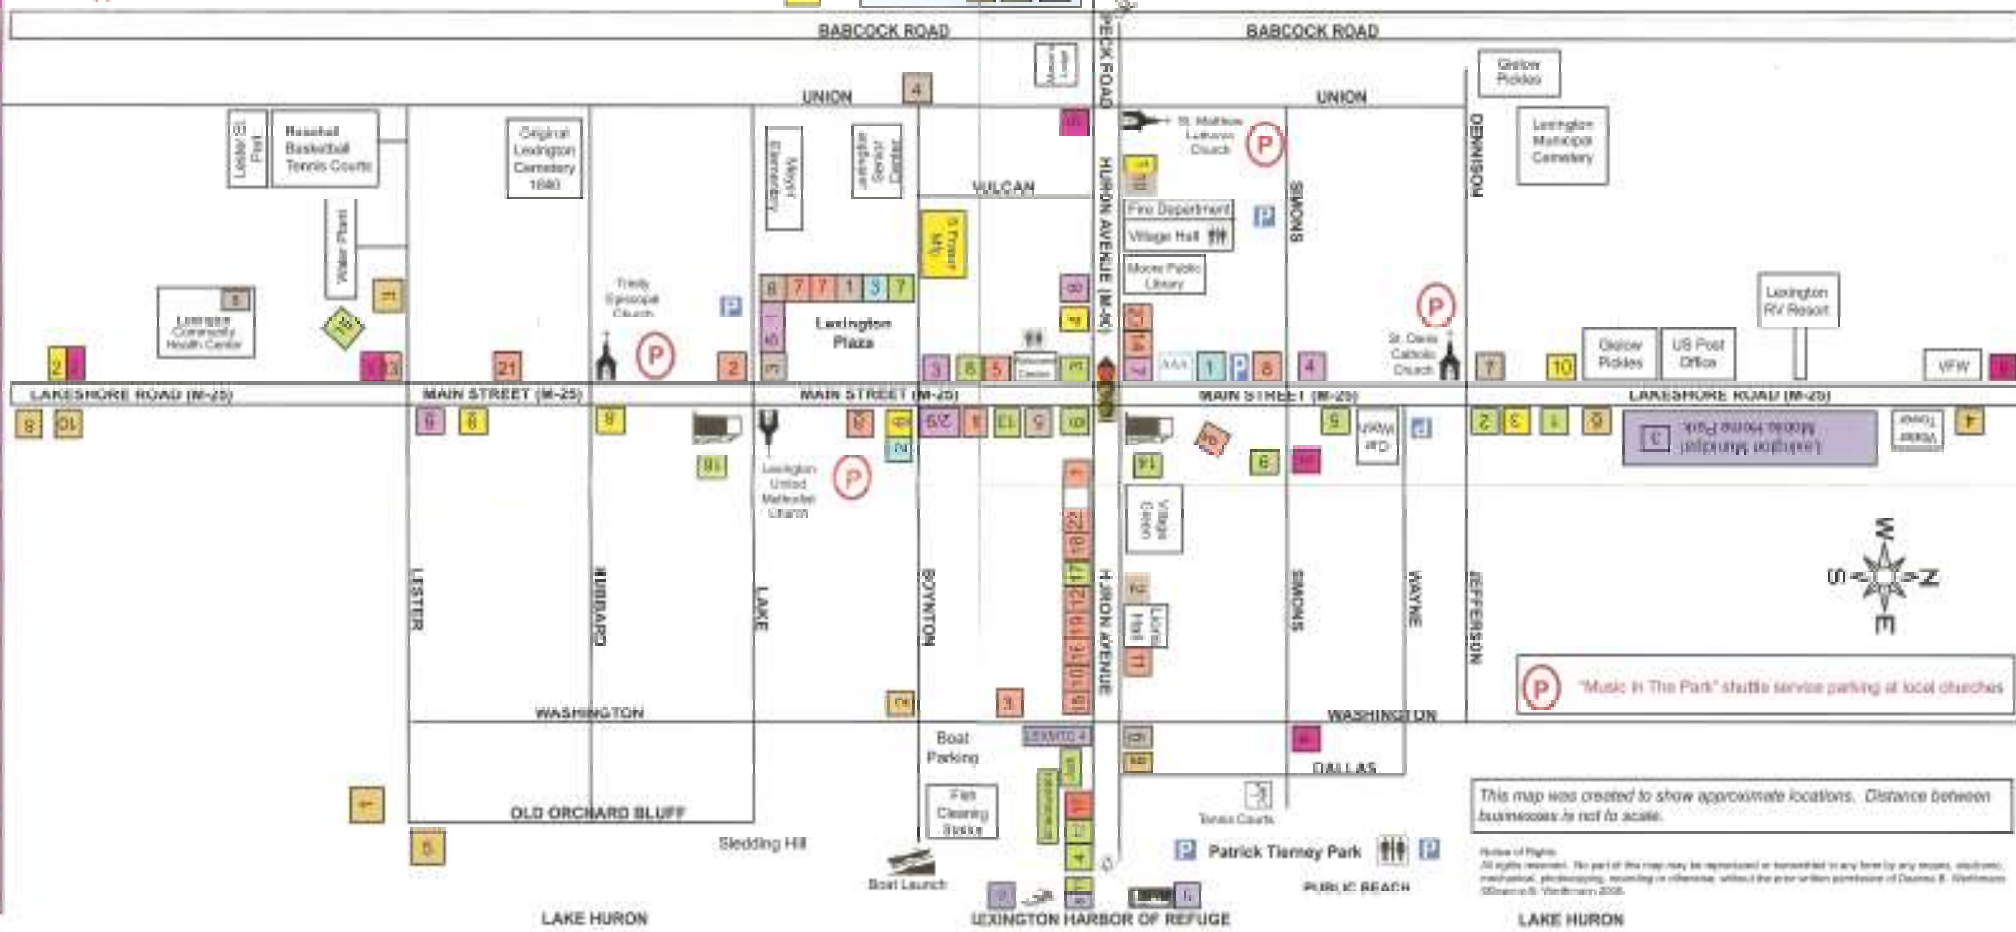

*Business is beyond a 1 mile radius of the traffic light. All usage distance noted.
**Contact by phone